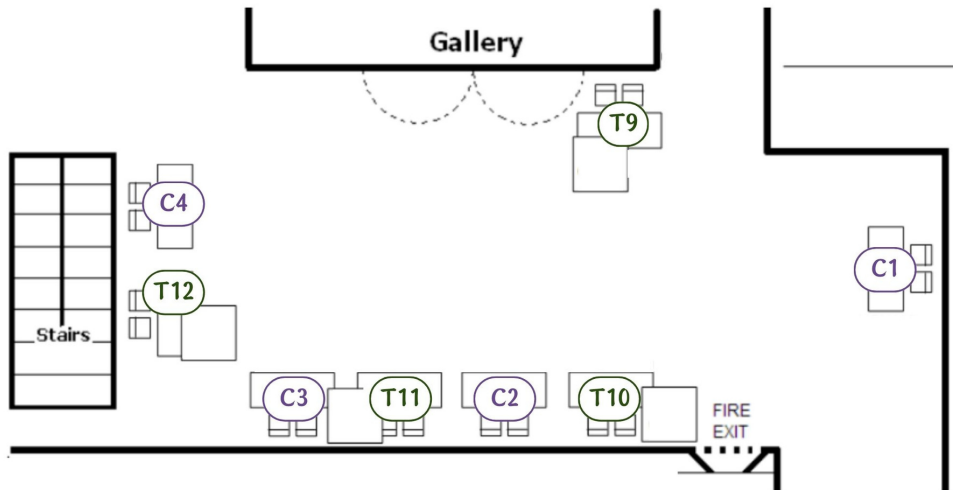

Heritage Court

- T9 Tea Rebellion
- T10 COPPER Tea
- T11 Matcha House Toronto
- T12 Momo Tea
- C1 Studio Honami
- C2 Four Seasons Tea Co.
- C3 Chris Sora Pottery
- C4 Secret Teatime