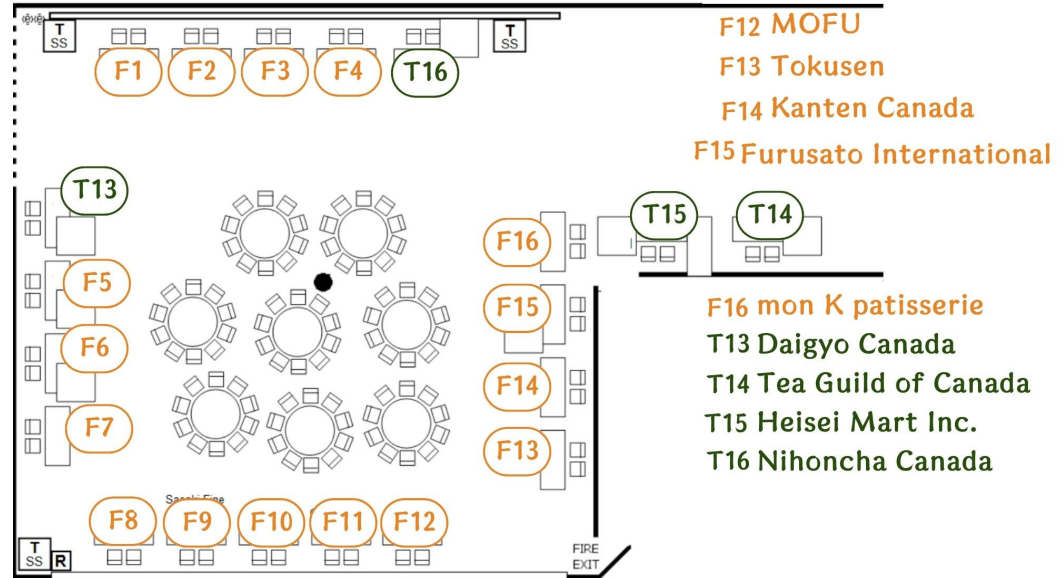

Shokokai Court

- F1 Nakamori Japanese Restaurant
- F2 Kitaharaya
- F3 Haru's Cuisine
- F4 Natural Japaneats
- F5 Musoshin Ramen
- F6 Allseas Sushi
- F7 Isabella's Donuts
- F8 Zakkushi Group
- F9 Sasaki Fine Pastry
- F10 Ukiyo
- F11 Cassis Bake
- F12 MOFU
- F13 Tokusen
- F14 Kanten Canada
- F15 Furusato International