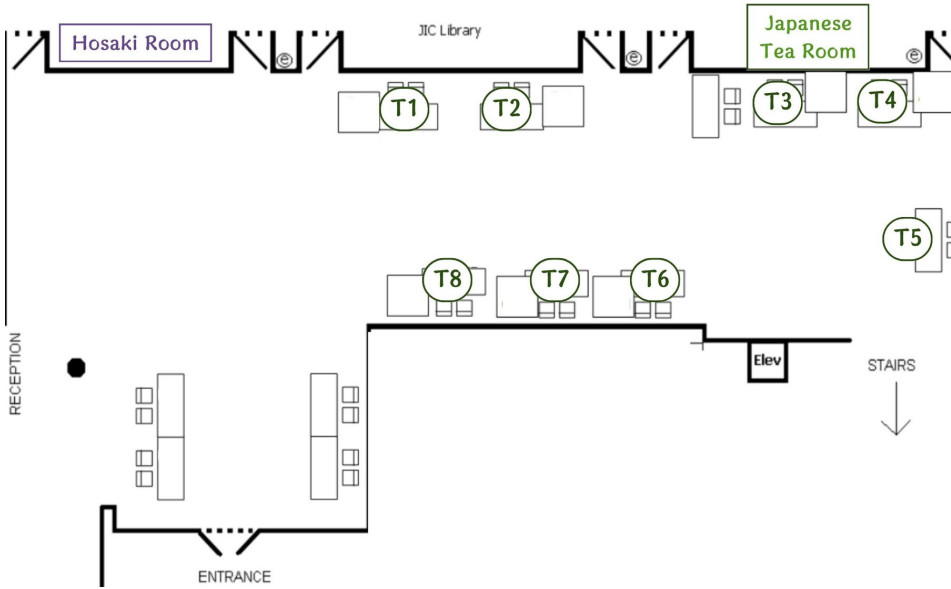

1st Floor

Vendors Site Map

Heritage Hall

- T1 Hokusan Tea Canada T4 ICHA TEA T7 Group Sakao inc.
- T2 Lemon Lily Organic Tea T5 ITO EN INC. T8 Genuine Tea
- T3 Kawagiri Tea T6 Tao Tea Leaf Ltd.

Shokokai Court